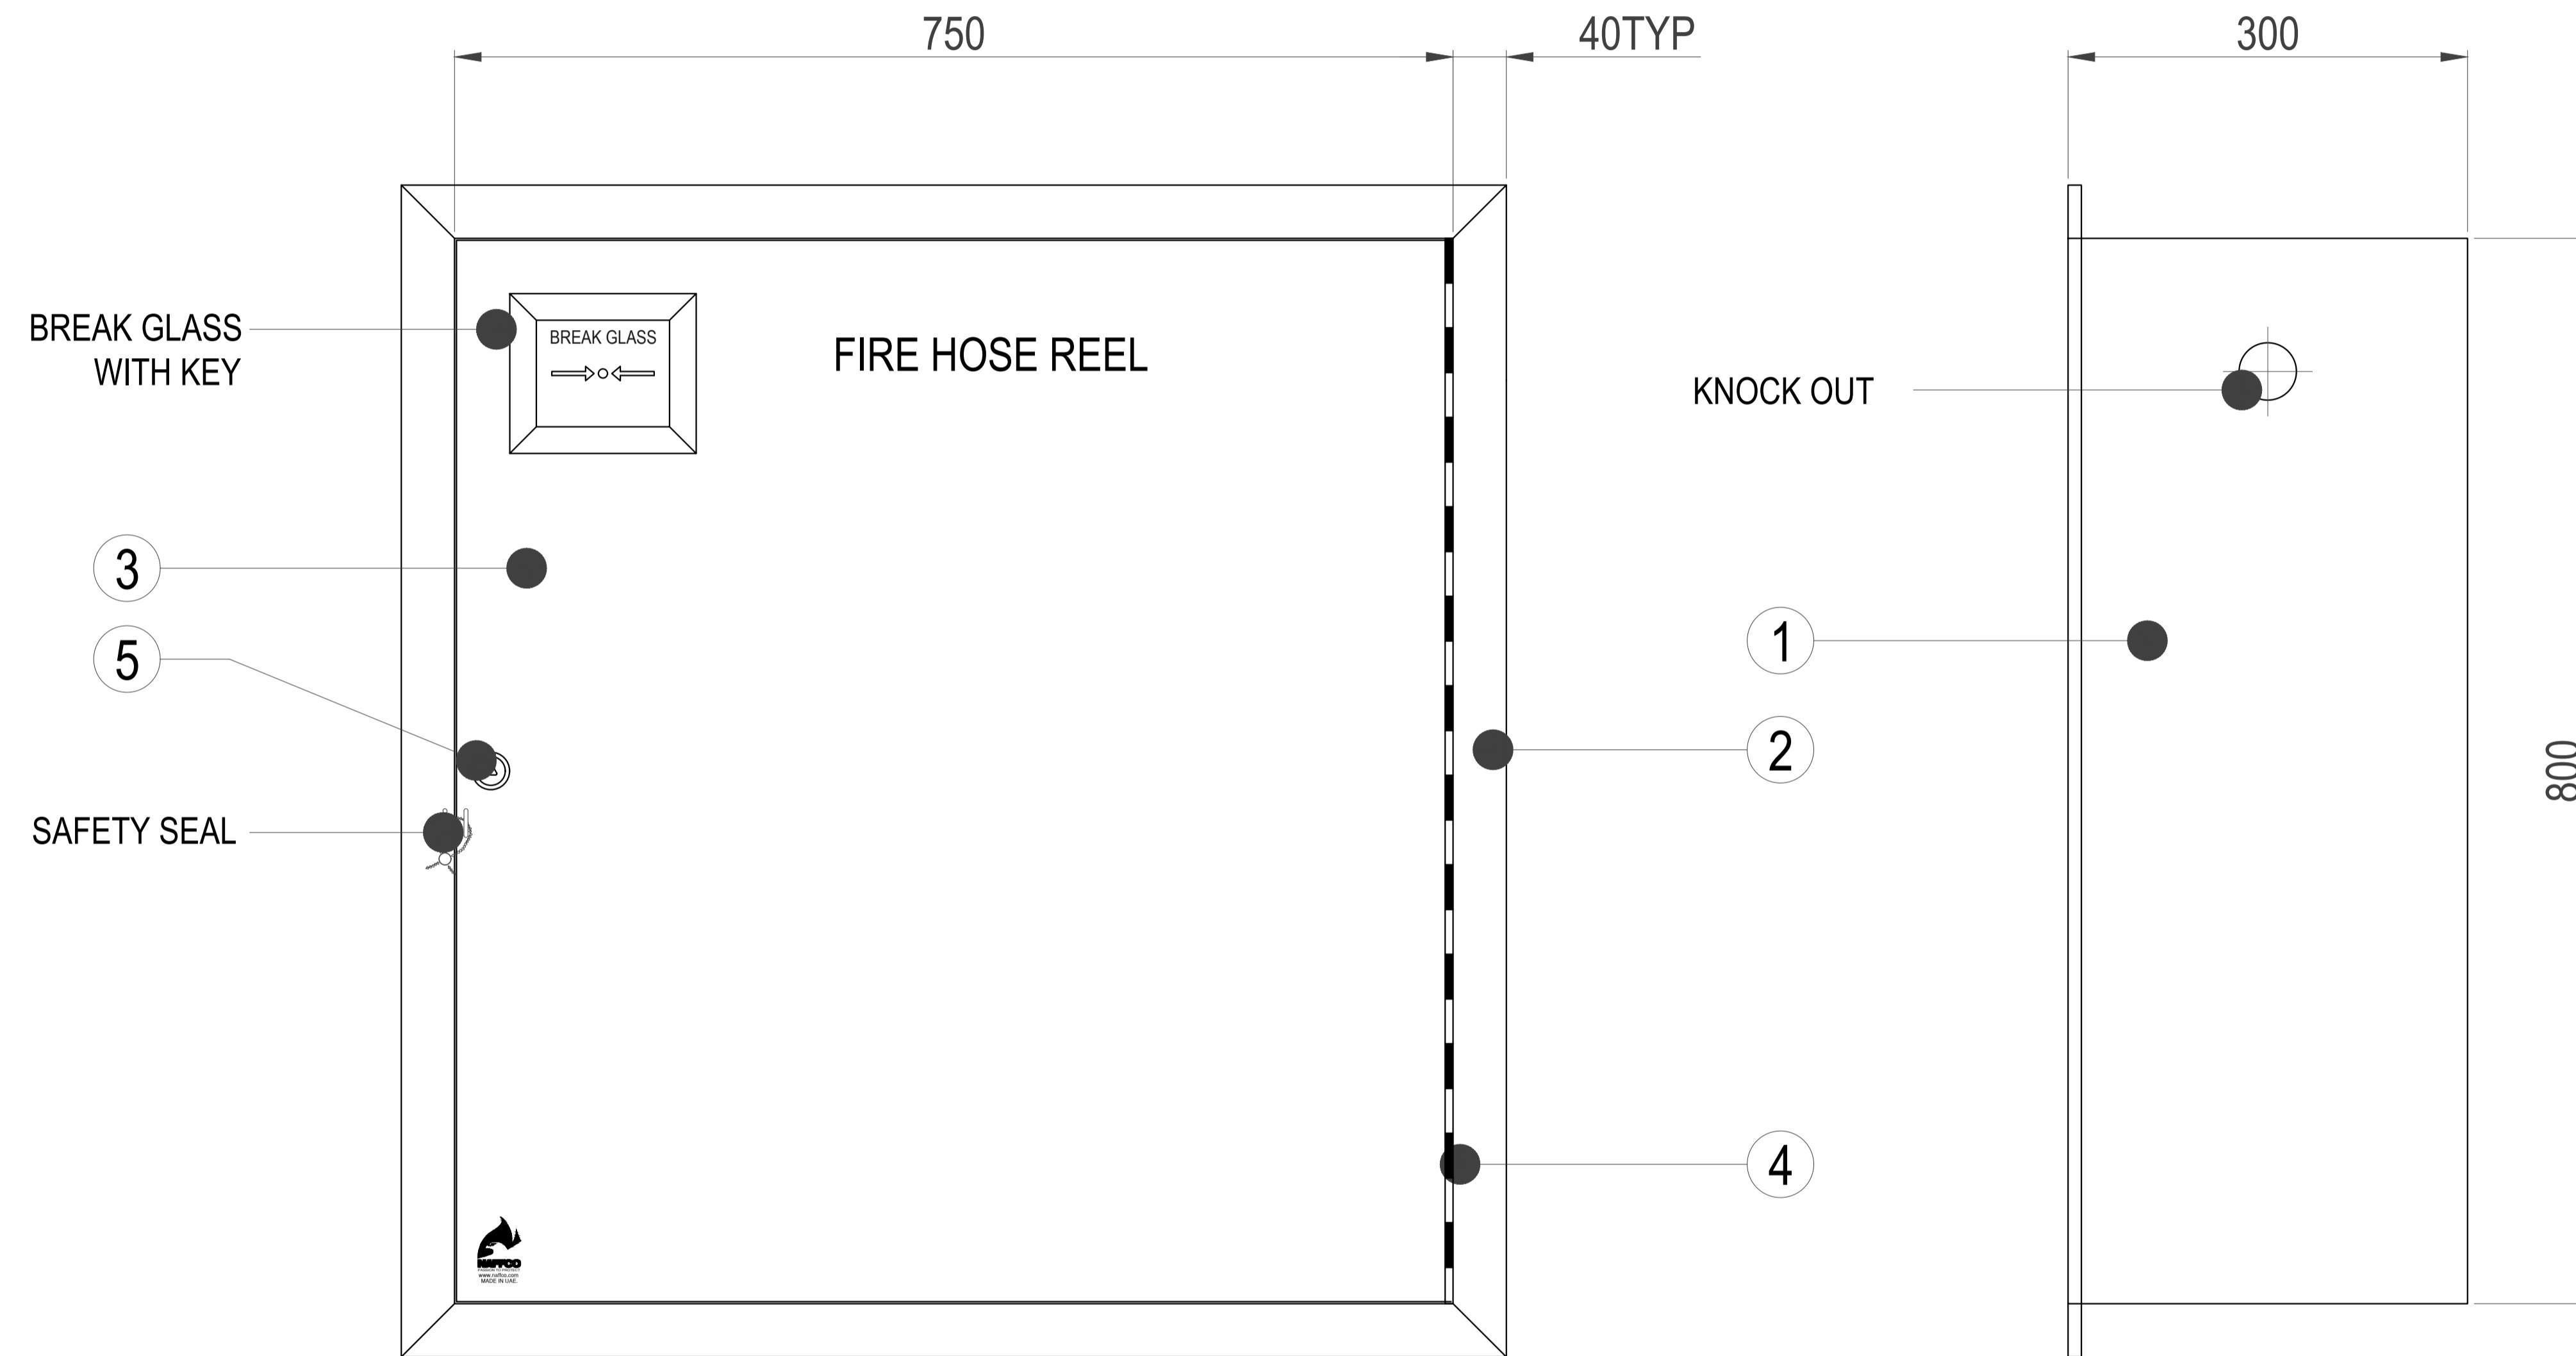

FIRE HOSE REEL CABINET
 SINGLE RECESSED TYPE, COMPLETE STAINLESS STEEL,
 MIRROR FINISH
 SOLID DOOR WITH BREAK GLASS AND KEY
 (MODEL: NF-RSMK-300)

NOTES :-

1. ALL DIMENSIONS ARE IN mm. UNLESS OTHERWISE SPECIFIED

BILL OF MATERIALS

ITEM NO.	DESCRIPTION	MATERIAL	QTY.
1.	CABINET BODY (BACK BOX)	1.2mm STAINLESS STEEL MIRROR FINISH	1
2.	SOLID DOOR	1.2mm STAINLESS STEEL MIRROR FINISH	1
3.	SOLID DOOR	1.2mm STAINLESS STEEL MIRROR FINISH	1
4.	PIANO HINGES	STAINLESS STEEL	1
4.	SPRING LOCK WITH KEY	ALLOY STEEL	1

SPECIFICATIONS

MODEL	NF RSMK 300
PAINT FINISH	STAINLESS STEEL MIRROR FINISH
DOOR OPENING	RIGHT OR LEFT
CABINET TO ACCOMMODATE	1"x30Mtr. OR 3/4"x30Mtr. CABINET MOUNTED /WALL MOUNTED FIRE HOSE REEL
BRACKET POSITION	RIGHT OR LEFT
VENTILATION PROVIDED	BOTH SIDE OF CABINET.
KNOCK OUT	AS PER INLET LINE
GENERAL TOLERANCE	±5MM
UNIT HEIGHT	800MM
UNIT WIDTH	750MM
UNIT DEPTH	300MM